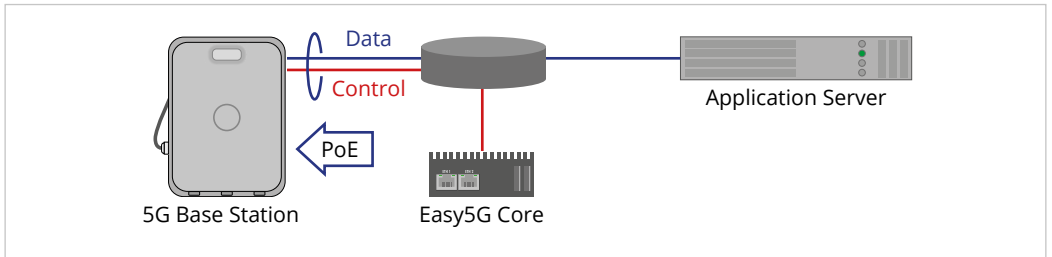

Unlike other Private 5G systems that come with significant complexity, Easy5G delivers a radically simplified architecture and streamlined design. The result is lower deployment effort, reduced overhead – and planning, installation, and operation that feel refreshingly straightforward.

- Easy5G Core for network control
- 5G Outdoor Small Cell Base Station
- 10 SIM cards or eSIM profiles for your devices

Installation and setup are plug & play. The base station connects via Ethernet (PoE++) and can also link to the application server using fiber or radio connections. With its intuitive interface, Easy5G feels just like managing a familiar network router – simple and straightforward for any IT professional.

### MOBILE EDGE CLOUD SERVER (MECS)

Power Supply	PoE+, 9–42 V DC (36 W)
Protection Class	IP30
Operating Temperature	–40 to +85 °C
Dimensions	132.8 × 100 × 34.8 mm