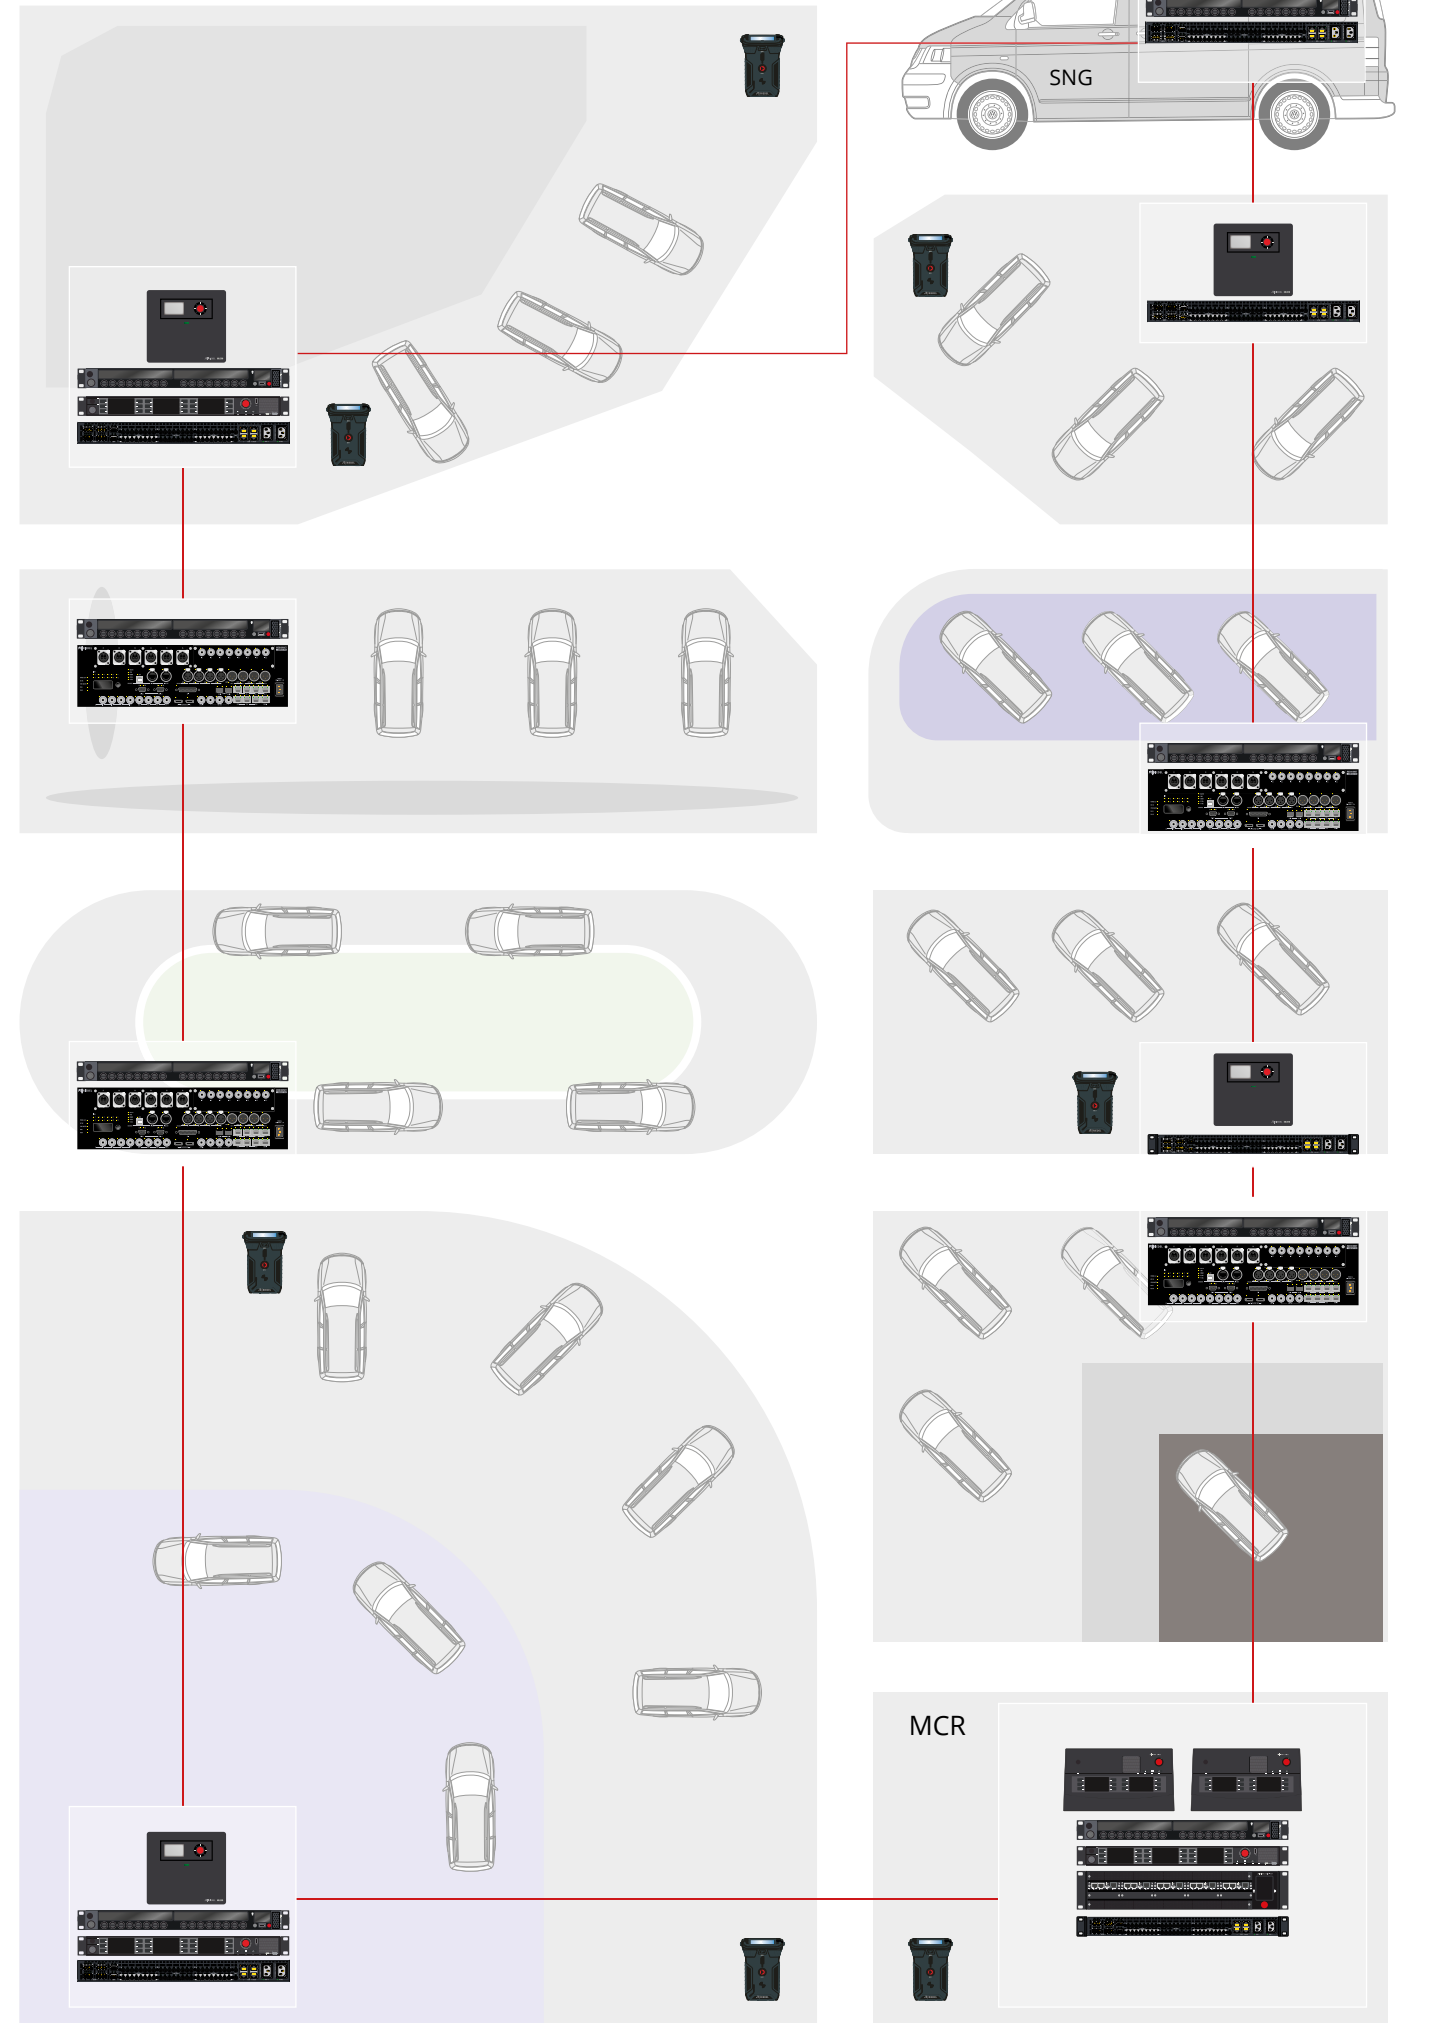

Are you looking for a comprehensive wired or wireless IT infrastructure including switches, servers and wireless access points for media, staff and guests? We are here for you to offer customized, secure and reliable networks including monitoring and management services. With Riedel's Managed Technology division, you'll always be one step ahead of any problem!

# PRODUCT LINES