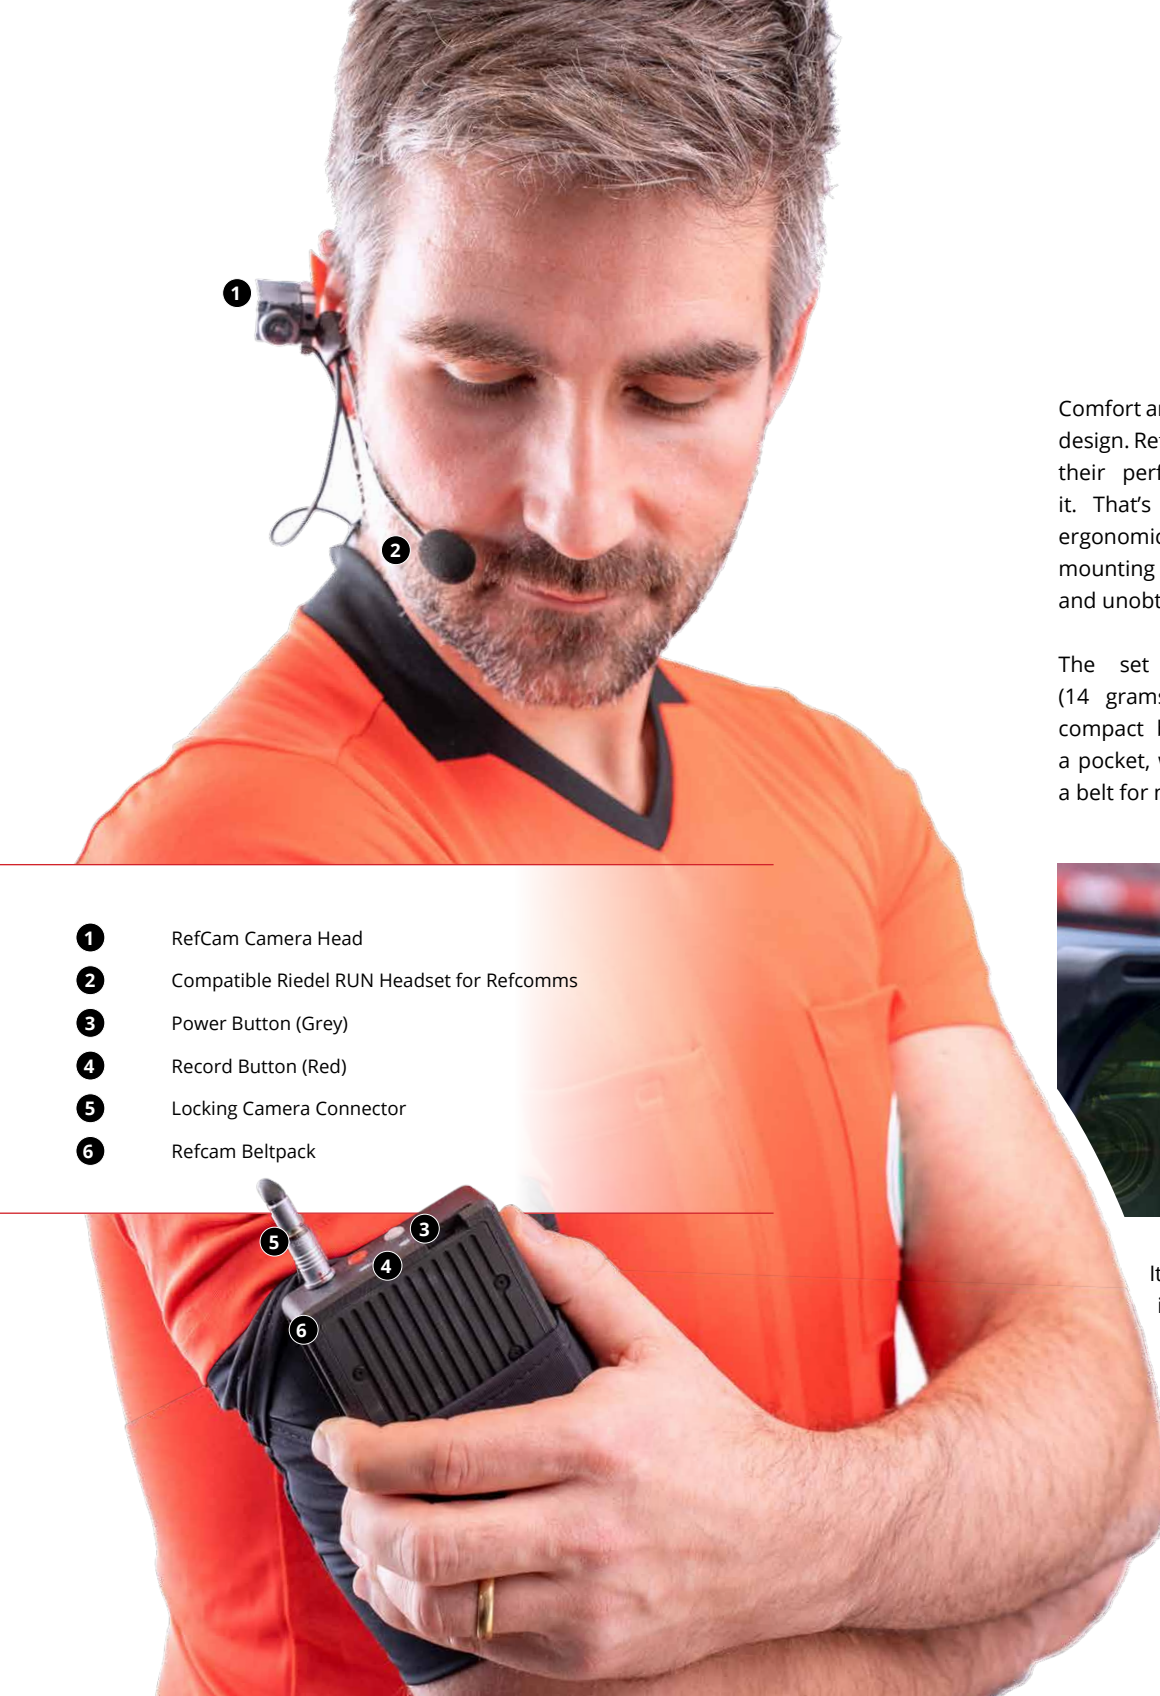

- 1 RefCam Camera Head
- 2 Compatible Riedel RUN Headset for Refcomms
- 3 Power Button (Grey)
- 4 Record Button (Red)
- 5 Locking Camera Connector
- 6 Refcam Beltpack

Comfort and usability are central to RefCam®'s design. Referees need a camera that enhances their performance, not one that hinders it. That's why RefCam is lightweight and ergonomically designed, with customizable mounting options to ensure it stays secure and unobtrusive during fast-paced action.

The set comprises an ultra-lightweight (14 grams) head-mounted camera and a compact beltpack, which can be placed in a pocket, worn on an armband or clipped to a belt for maximum mobility.