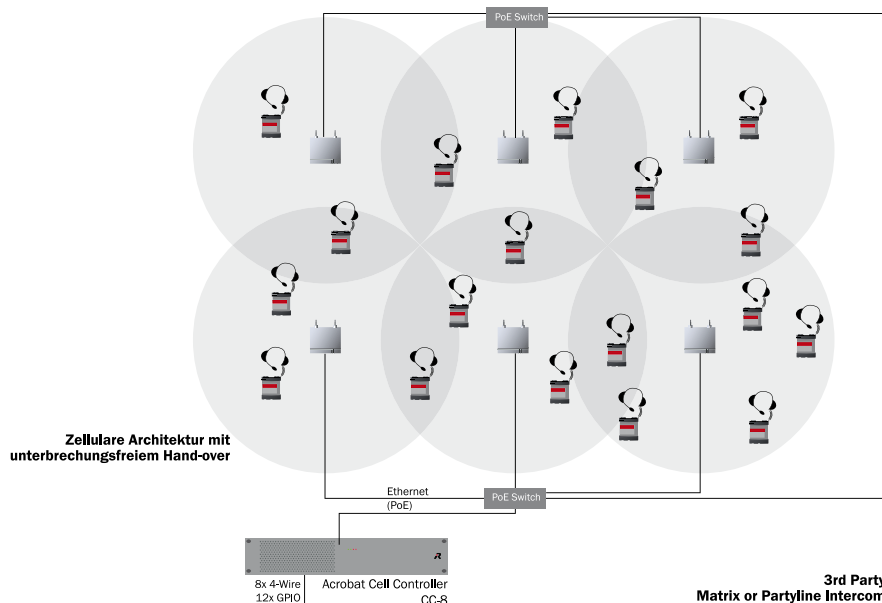

# CC-8

The CC-8 serves as a Acrobat cell controller for up to 18 partylines.

- Connect to any partyline or matrix intercom via eight analog 4-wire ports and 12 GPIOs
- Four powered RJ45 Ethernet connectors for the direct connection of up to four Acrobat Cell Antenna CA-6
- Up to 35 additional Cell Antennas can be connected via Ethernet network switches
- Handles VoIP-over-DECT cell management including cell synchronization, channel coordination and seamless handover
- Web interface configuration

### Overall

Power requirements	90 ... 264 VAC, 47 ... 63 Hz
Power consumption	150 VA
Dimensions (w×h×d)	230 mm × 483 mm × 89 mm
Gross (Net) Weight	5.4 (4.9) kg