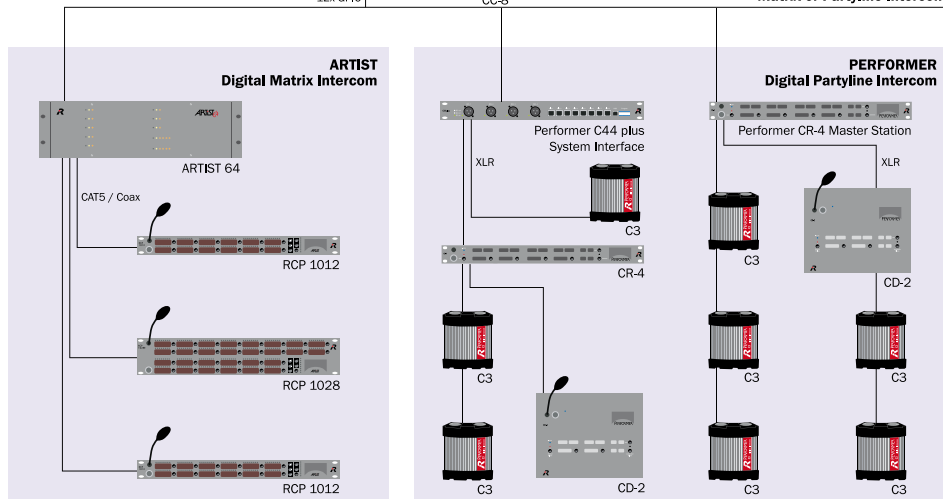

# CC-8

The CC-8 serves as a Acrobat cell controller for up to 18 partylines.

- Connect to any partyline or matrix intercom via eight analog 4-wire ports and 12 GPIOs
- Four powered RJ45 Ethernet connectors for the direct connection of up to four Acrobat Cell Antenna CA-6
- Up to 35 additional Cell Antennas can be connected via Ethernet network switches
- Handles VoIP-over-DECT cell management including cell synchronization, channel coordination and seamless handover
- Web interface configuration

### Overall

Power requirements	90 ... 264 VAC, 47 ... 63 Hz
Power consumption	150 VA
Dimensions (w×h×d)	230 mm × 483 mm × 89 mm
Gross (Net) Weight	5.4 (4.9) kg